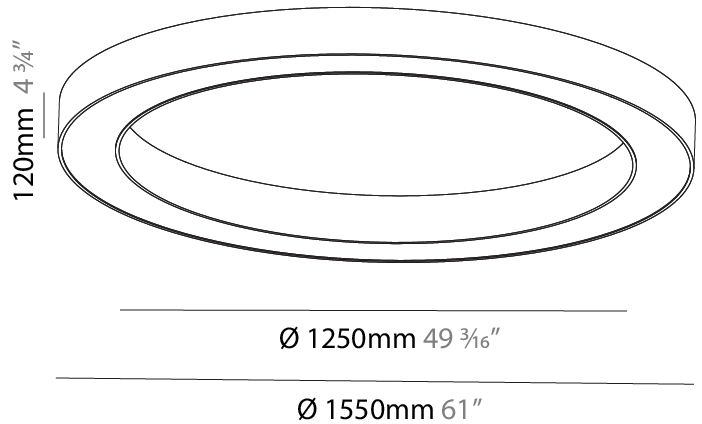

1. To build a product code in our configurator select the specify button on the base model # product page
2. To build a manual product code on this datasheet choose from the options listed below in blue font and add the suffix to the base model #

GENERAL

Series: Glorious
Subseries: Glorious
Brand: Prolicht
Division: Architectural
Mounting Type: Surface
Mounting Location: Ceiling
Subcategory: Ambient

PHYSICAL

Shape: Round
Diameter (mm): 1550
Diameter (in): 61
Height (mm): 120
Height (in): 4 3/4
Light Distribution: Direct
Weight (kg): 15.706
Weight (lbs): 34.55
Diffuser: [PMMA - Opal or Micro-Prism](#)
Fixture Finish: [SSR / BKV / CWI / CRY / HAB / LAG / UFT / ITA / RUA / RUR / MIC / FTG / MYG / TWT / LOD / PUS / FRO / FUP / KIA / POP / BLS / SPG / MEY / GOH / GUM / CHC / COM / ABZ / JAG / OBR / MOS / ROR](#)
Fixture Material: Aluminum

ELECTRICAL

Lamp Type: LED (Zhaga Standard)
Input Wattage (W): 75
Total Output Wattage (W): 60 / 48 (3500K)
Dimming: [Non-Dimming / Phase Dimming (120Vac only) / 0-10V Dimming](#)
Driver Included: Yes
Driver Location: Integrated
Driver Type: Constant Current - 120 / 277Vac
Driver Class: Class 2
Input Voltage (V): 120 - 277
Constant Current (MA): 350 / 700/800 (3500K)

LED

Color Temperature (°K): [3000 / 3500 / 4000](#)
Max. Delivered Lumen (lm): 6920 / 7164 / 7310
CRI: >80 CRI
Efficiency (%): 65
Lamp Life (hrs): 50000

OPTICAL

RATINGS AND CERTIFICATIONS

Certified By: Certified for North American Standards
IP rating: IP20